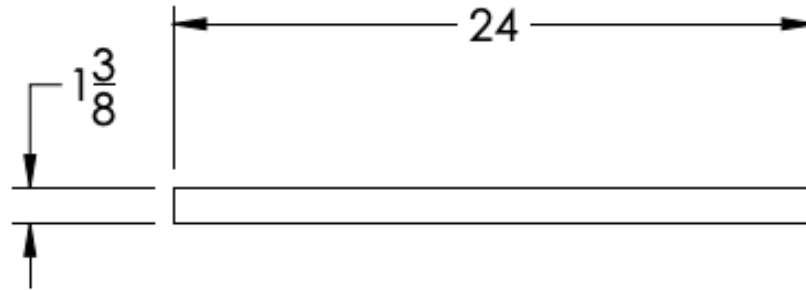

COLLECTION PRESIDENTIAL

TOWEL BAR

Model	Product	Finishes Available
PRS-TWB24-D	24" Towel Bar	Multiple finishes available. Over 23 finishes to choose from.

FINISHES			
Polished (-P)	Antique Copper (-ACOP)	Polished Gold (-PGLD)	
Brushed (-B)	Polished Brass (-PBRS)	Brushed Copper (-BCOP)	
Brushed Gold (-BGLD)	Matte White (-WHT)	Brushed Rose Gold (-BRGD)	
Matte Black (-BLK)	Brushed Modern Bronze (-BMBRZ)	Brushed Black (-BRBLK)	
Oil Rubbed Bronze (-ORB)	Glossy White (-GWHT)	Polished Black (-PBLK)	
Brushed Brass (-BBRS)	Polished Rose Gold (-PRGD)	Antique Nickel (-ANKL)	
Brushed Bronze (-BBRZ)	Unlacquered Brass (-UBRS)	Black Nickel (-NKBL)	
Antique Brass (-ABRS)	Polished Nickel (-PNKL)		

Dimensions in inches

FRONT

TOP

SIDE

NOTE: Dimensions subject to change without notice.